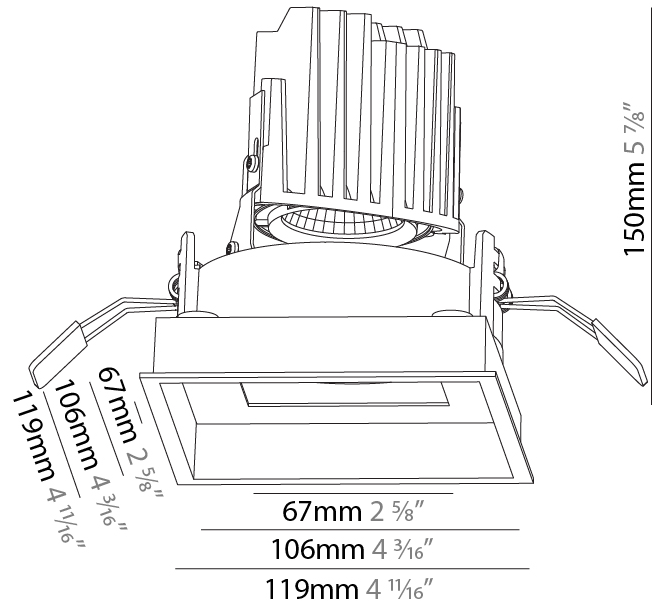

GENERAL

Series: Bioniq
Subseries: Bioniq Square Deep Comfort
Brand: Prolicht
Division: Architectural
Mounting Type: Recessed
Mounting Location: Ceiling
Subcategory: Downlight

PHYSICAL

Shape: Square
Length (mm): 119
Length (in): 4 11/16
Width (mm): 119
Width (in): 4 11/16
Depth (mm): 150
Depth (in): 5 7/8
Ceiling Thickness (mm): 10 / 12.5 / 15
Ceiling Thickness (in): 3/8 or 1/2 or 9/16
Min. Recessing Depth (mm): 170
Min. Recessing Depth (in): 6 11/16
Light Distribution: Downlight
Weight (kg): 0.656
Weight (lbs): 1.45
Fixture Finish: SSR / BKV / CWI / CRY / HAB / LAG / UFT / ITA / RUA / RUR / MIC / FTG / MYG / TWT / LOD / PUS / FRO / FUP / KIA / POP / BLS / SPG / MEY / GOH / GUM / CHC / COM / ABZ / JAG / OBR / MOS / ROR
Fixture Material: Aluminum Die Cast
Cut-out Measurements: 114mm / 4 1/2" x 114mm / 4 1/2"

ELECTRICAL

Lamp Type: LED (Zhaga Standard)
Total Output Wattage (W): 15
Dimming: Dali Dimming
Driver Included: No
Driver Location: Recessed Housing
Driver Type: Constant Current - 120Vac
Housing: See components
Input Voltage (V): 120
Constant Current (MA): 350

LED

Number of LEDs: 1
Color Temperature (°K): Warm Dim
Max. Delivered Lumen (lm): 760
Nominal Lumen (lm): 1140
CRI: >90 CRI
Lamp Life (hrs): 50000

OPTICAL

Reflector: 20 / 40 / 60

RATINGS AND CERTIFICATIONS

Certified By: Certified for North American Standards
IP rating: IP20