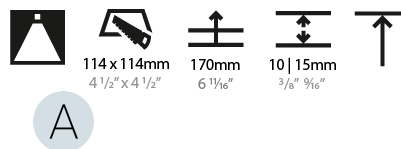

GENERAL

Series: Bioniq
Subseries: Bioniq Square Deep Comfort
Brand: Prolicht
Division: Architectural
Mounting Type: Recessed
Mounting Location: Ceiling
Subcategory: Downlight

PHYSICAL

Shape: Square
Length (mm): 119
Length (in): 4 11/16
Width (mm): 119
Width (in): 4 11/16
Depth (mm): 150
Depth (in): 5 7/8
Ceiling Thickness (mm): 10 / 12.5 / 15
Ceiling Thickness (in): 3/8 or 1/2 or 9/16
Min. Recessing Depth (mm): 170
Min. Recessing Depth (in): 6 11/16
Light Distribution: Downlight
Weight (kg): 0.656
Weight (lbs): 1.45
Fixture Finish: SSR / BKV / CWI / CRY / HAB / LAG / UFT / ITA / RUA / RUR / MIC / FTG / MYG / TWT / LOD / PUS / FRO / FUP / KIA / POP / BLS / SPG / MEY / GOH / GUM / CHC / COM / ABZ / JAG / OBR / MOS / ROR
Fixture Material: Aluminum Die Cast
Cut-out Measurements: 114mm / 4 1/2" x 114mm / 4 1/2"

ELECTRICAL

Lamp Type: LED (Zhaga Standard)
Total Output Wattage (W): 15
Dimming: Dali Dimming
Driver Included: No
Driver Location: Recessed Housing
Driver Type: Constant Current - 120Vac
Housing: See components
Input Voltage (V): 120
Constant Current (MA): 350

LED

Number of LEDs: 1
Color Temperature (°K): Warm Dim
Max. Delivered Lumen (lm): 760
Nominal Lumen (lm): 1140
CRI: >90 CRI
Lamp Life (hrs): 50000

OPTICAL

Reflector: 20 / 40 / 60

RATINGS AND CERTIFICATIONS

Certified By: Certified for North American Standards
IP rating: IP20