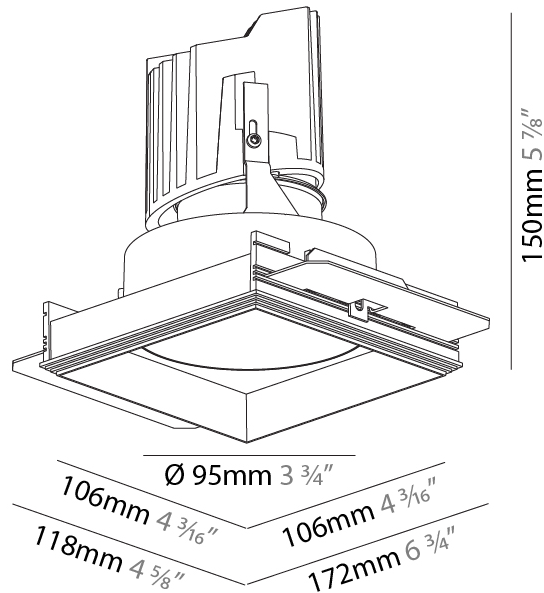

PHYSICAL

Diameter (mm): 95
Diameter (in): 3 3/4
Length (mm): 106
Length (in): 4 3/16
Width (mm): 106
Width (in): 4 3/16
Height (mm): 150
Height (in): 5 7/8
Ceiling Thickness (mm): 10 / 12.5 / 15 / 25
Ceiling Thickness (in): 3/8 or 1/2 or 9/16 or 1
Min. Recessing Depth (mm): 170
Min. Recessing Depth (in): 6 11/16
Light Distribution: Downlight
Weight (kg): 0.688
Weight (lbs): 1.52

Fixture Finish: SSR / BKV / CWI / CRY / HAB / LAG / UFT / ITA / RUA / RUR / MIC / FTG / MYG / TWT / LOD / PUS / FRO / FUP / KIA / POP / BLS / SPG / MEY / GOH / GUM / CHC / COM / ABZ / JAG / OBR / MOS / ROR

Fixture Material: Aluminum Die Cast
Cut-out Measurements: 120mm / 4 3/4" x 120mm / 4 3/4"
Upon Request: Unique Ceiling Thickness

ELECTRICAL

Lamp Type: LED (Zhaga Standard)
Input Wattage (W): 16.5
Total Output Wattage (W): 14.7
Dimming: Dali Dimming
Driver Included: No
Driver Location: Recessed Housing
Driver Type: Constant Current - 120Vac
Driver Class: Class 2
Housing: See Components
Input Voltage (V): 120
Constant Current (MA): 350

LED

Number of LEDs: 1
Color Temperature (°K): Warm Dim
Max. Delivered Lumen (lm): 770
Nominal Lumen (lm): 1140
CRI: >90 CRI
Lamp Life (hrs): 50000
Upon Request: RGB-W Tunable White Special Color Temperature Special LED

OPTICAL

Reflector: 20 / 40 / 60
Upon Request: Special Beam Angles

RATINGS AND CERTIFICATIONS

Zaneen Group, Inc. 1600 988-3382, F 416-247-9319, www.zaneen.com

Certified By: Certified for North American Standards end of the existing Model #. For assistance on 'custom' specifications, contact zteam@zaneen.com.

In a constant effort to supply the best product, we reserve the right to change specifications or materials without notice. The most recent specification sheets are found at zaneen.com

Rating: 120